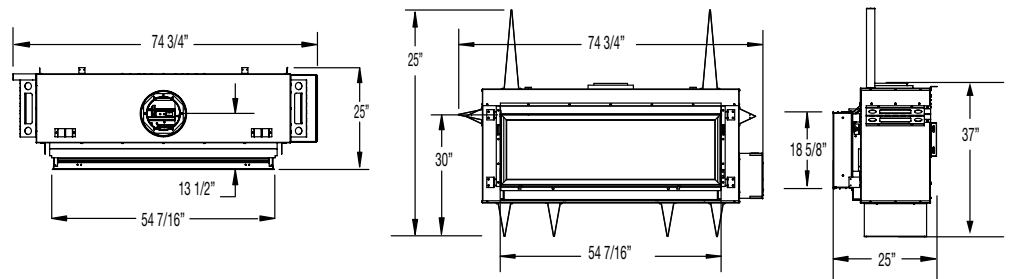

WS38

39 5/8" x 15 5/8"

4.3 sq. feet of viewing area

WS54 Outdoor

53 5/8" x 17 3/4"

6.6 sq. feet of viewing area

TC42 Outdoor

43 1/2" x 38 1/8"