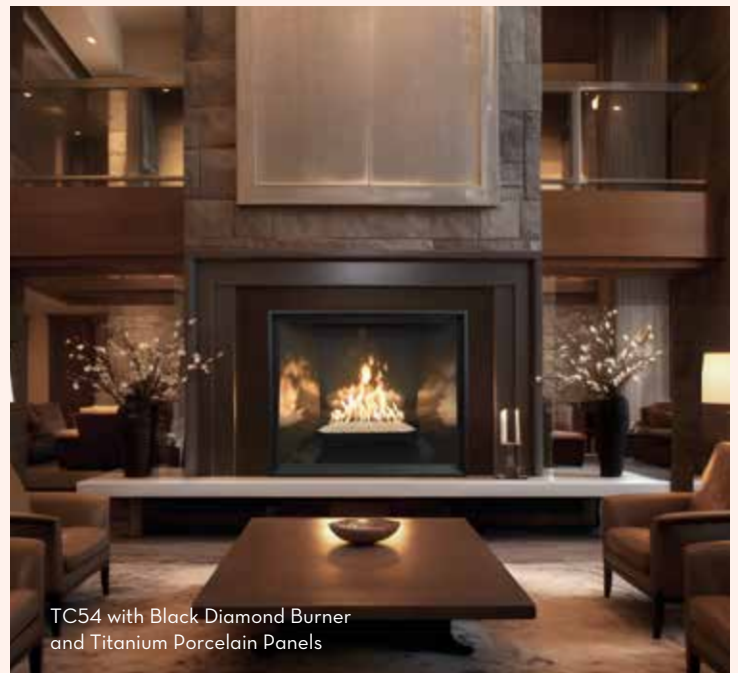

TC54 with Black Diamond Burner
and Titanium Porcelain Panels