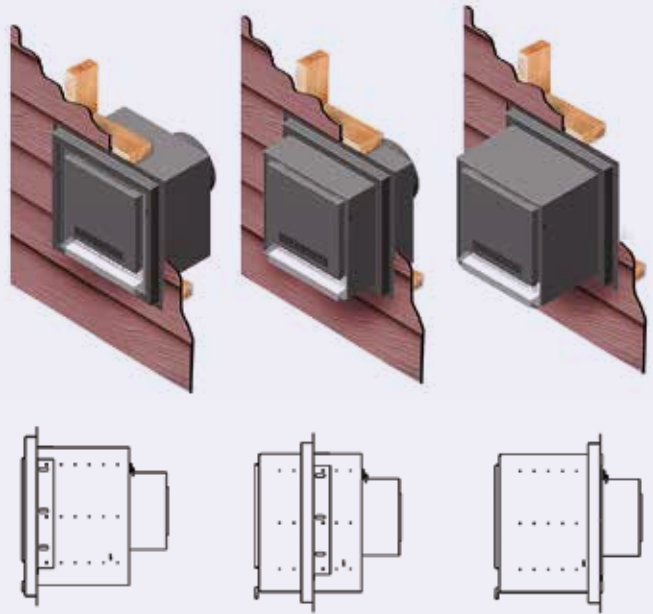

Flush Power Vent Wall Termination

Town & Country gave you the first clean face fireplace to enhance the beauty of your home's interior. Now that same industry-leading innovation is helping to maintain the beauty of your home's exterior, with the first Clean Face Power Vent Termination System. Mounted flush to the exterior wall, the vent can be painted to match your home's existing colour and sight lines.

ULTRA QUIET HIGH-TECH FAN

Smart-chip technology controls precise CFM air movement with whisper-quiet operation.