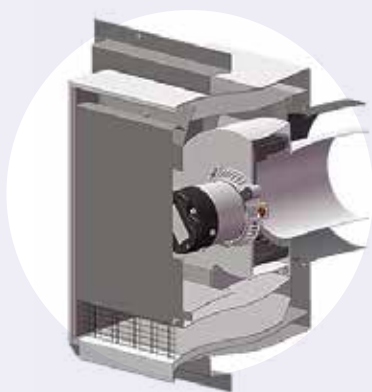

Flush Power Vent Wall Termination

Town & Country gave you the first clean face fireplace to enhance the beauty of your home's interior. Now that same industry-leading innovation is helping to maintain the beauty of your home's exterior, with the first Clean Face Power Vent Termination System. Mounted flush to the exterior wall, the vent can be painted to match your home's existing colour and sight lines.

ULTRA QUIET HIGH-TECH FAN

Smart-chip technology controls precise CFM air movement with whisper-quiet operation.