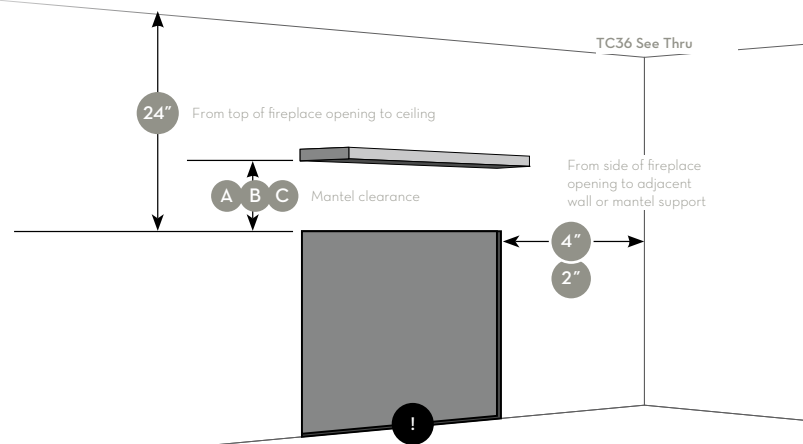

Note: If the TC54 is placed on a combustible floor, the fireplace must be raised at least 1" to accommodate the required 2" non-combustible raised hearth and to ensure that the hearth does not interfere with the window frame operation. Refer to the installation instructions provided with the appliance.

BTU INPUT AND EFFICIENCY

Model	NATURAL GAS			LIQUID PROPANE		
	NG High	NG Low	EnerGuide	LP High	LP Low	EnerGuide
TC54	84,000	59,000	38.5%	84,000	66,000	38.5%
TC42/TC42 Outdoor	61,000	44,000	34.2%	61,000	48,000	34.2%
TC36/TC36 Outdoor	47,000	32,000	26.8%	47,000	38,000	26.8%
TC36 See-Thru	61,000	41,000	36.3%	61,000	47,000	36.3%
TC30	35,000	24,000	34.5%	35,000	28,000	34.5%
WS54/WS54 Outdoor	54,900	38,500	26.3%	54,900	45,000	26.3%
WS54 See-Thru (Indoor-Outdoor)	54,900	38,500	30.7%	54,900	45,000	30.7%
WS38	47,000	31,000	38.4%	47,000	35,000	38.4%