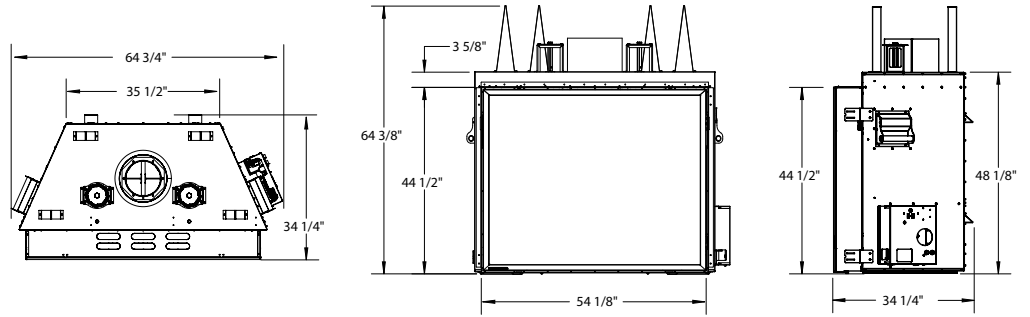

TC54

53 9/16" x 44 1/8"
16.5 sq.feet of viewing area

TC42

43 1/2" x 38 1/8"
11.5 sq.feet of viewing area

TC36

37 1/2" x 32 3/16"
8.4 sq.feet of viewing area

TC36 Arch

37 1/2" x 32 3/16"
8.4 sq.feet of viewing area