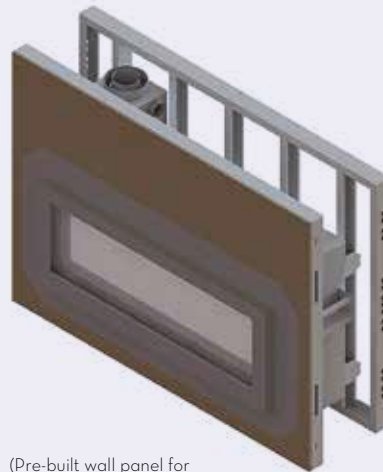

(Pre-built wall panel for TC WS54ST indoor-outdoor shown)

Installation instructions must be consulted before framing. Specifications subject to change without notice.

HEAT TRANSFER COOL WALL SYSTEM

The Town & Country cool wall system channels heat to create a cool space directly above the fireplace. Available on the TC42 only (at time of print).