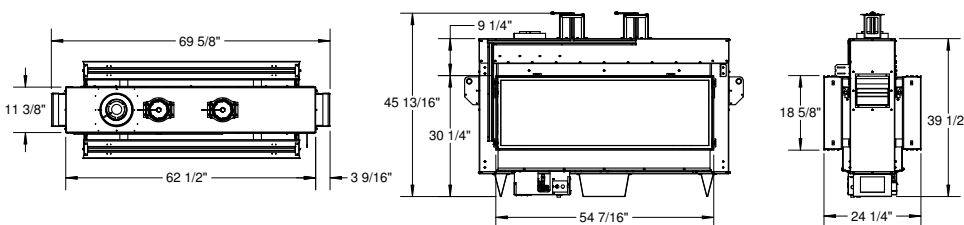

TC36 See-Through

37 1/2" x 32 3/16"
8.4 sq.feet of viewing area

TC30

31 1/2" x 28 3/16"
6.2 sq.feet of viewing area

WS54

53 5/8" x 17 3/4"
6.6 sq.feet of viewing area

WS54 See-Through

53 5/8" x 17 3/4"
6.6 sq.feet of viewing area