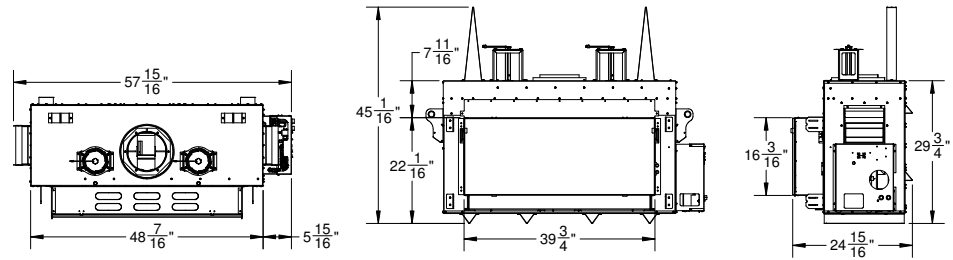

WS38

39 5/8" x 15 5/8"

4.3 sq. feet of viewing area