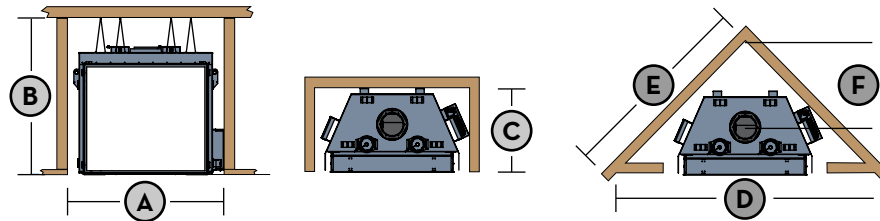

Model	STRAIGHT INSTALLATION			CORNER INSTALLATION		
	A	B	C	D	E	F
TC54	63 3/4"	64 1/8"	33 3/8"	114 11/16"	81 1/8"	37 11/16"
TC42	56 1/2"	54 1/8"	29 3/8"	92 5/8"	65 1/2"	30 1/16"
TC36 / TC36 Arch	50 1/2"	48 3/8"	26 1/2"	86 5/16"	61 1/16"	29 1/2"
TC36 See-Thru	59 3/4"	48 3/4"	28 1/4"	not applicable		
TC30	47 5/8"	40 5/8"	24 3/4"	87 1/2"	61 7/8"	30 3/16"
WS54	75"	55 3/8"	26 7/8"	115 9/16"	81 11/16"	44 9/16"
WS54 See-Thru	75"	54 3/8"	24 7/16"	not applicable		
WS38	61 7/8"	45 3/8"	24 7/8"	101 13/16"	72"	37 3/4"
WS54 Outdoor	74 1/4"	55 1/4"	24 1/2"	117 1/2"	83 1/8"	48 3/4"
TC42 Outdoor	56 1/2"	54"	29"	99 1/2"	70 3/8"	33 1/2"
TC36 Outdoor	50 1/2"	48 3/8"	26 1/2"	90 3/8"	63 7/86"	31 7/8"
WS54 See-Thru Indoor-Outdoor	75"	54 1/4"	23 5/16"	not applicable		
Heli Fire 360	14 1/2"	90"	5 1/2"	26"	18"	10"
Heli Fire 360 See Thru	14 1/2"	90"	5 1/2"	not applicable