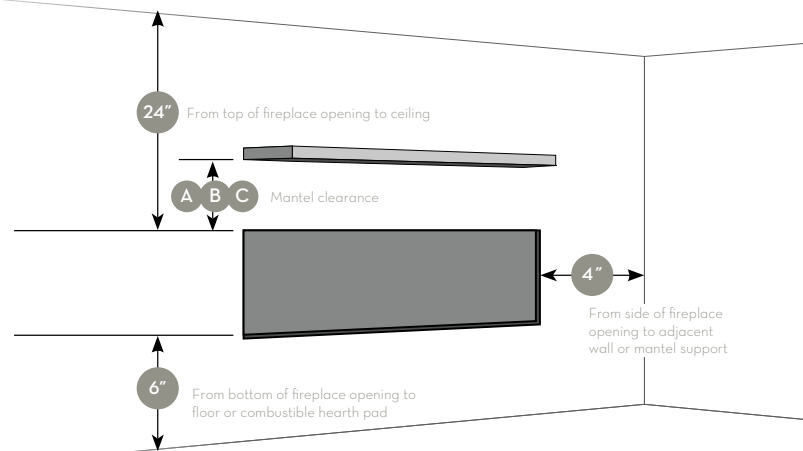

MINIMUM CLEARANCES TO COMBUSTIBLE MATERIAL

For reference only. Consult manual before installation.

LINEAR GAS FIREPLACES

Unit	A	B	C
Mantel Depth	12"	6³/₄"	1¹/₂"
WS54 Indoor-Outdoor See Thru	9"	6"	3"
WS54 See Thru	9"	6"	3"
WS54	9"	6"	3"
WS38	9"	6"	3"

Consult manual for wall construction and non-combustible wall sheeting requirements.

TRADITIONAL GAS FIREPLACES

Unit	A	B	C
Mantel Depth	12"	6³/₄"	1¹/₂"
TC54	17"	15"	12"
TC42 / TC42 Outdoor	9"	6"	3"
TC36 / TC36 Arch / TC36 Outdoor	9"	6"	3"
TC36 See Thru	9"	6"	3"
TC30	9"	6"	3"

Consult manual for wall construction and non-combustible wall sheeting requirements.