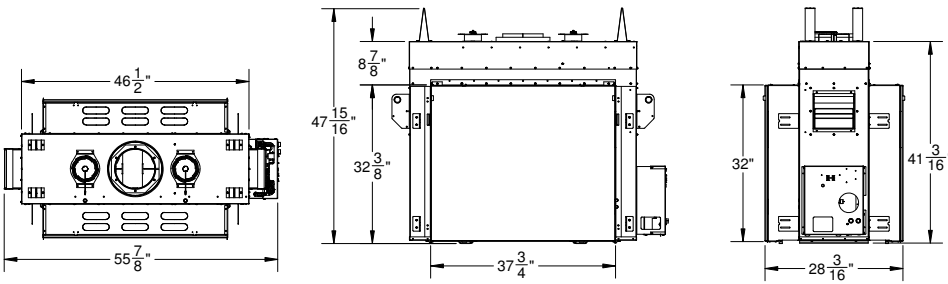

TC36 See-Through

37 1/2" x 32 3/16"
8.4 sq.feet of viewing area