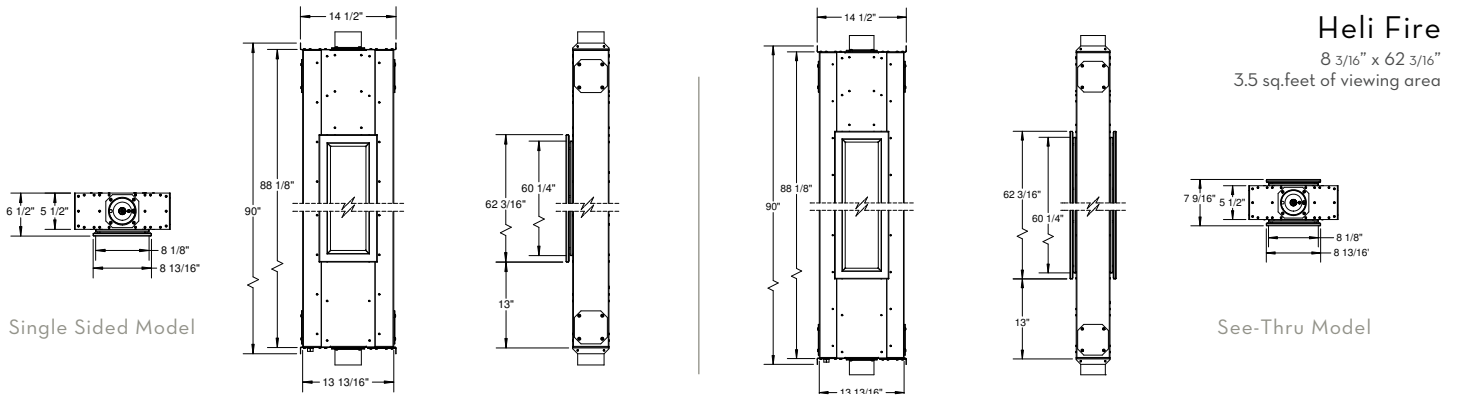

11.5 sq. feet of viewing area

TC36 Outdoor

37 1/2" x 32 3/16"

8.4 sq. feet of viewing area

For reference only. Consult manual before installation.

WS54 Indoor-Outdoor See-Thru

53 5/8" x 17 3/4"
6.6 sq.feet of viewing area