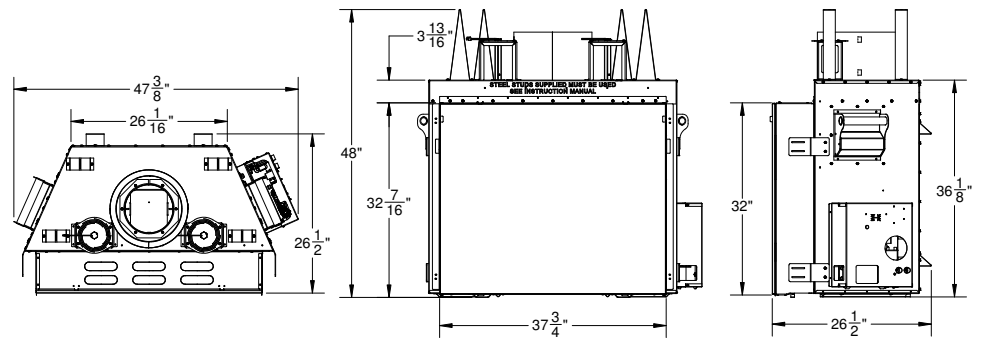

TC54

53 9/16" x 44 1/8"
16.5 sq.feet of viewing area

TC42

43 1/2" x 38 1/8"
11.5 sq.feet of viewing area

TC36

37 1/2" x 32 3/16"
8.4 sq.feet of viewing area

TC36 Arch

37 1/2" x 32 3/16"
8.4 sq.feet of viewing area