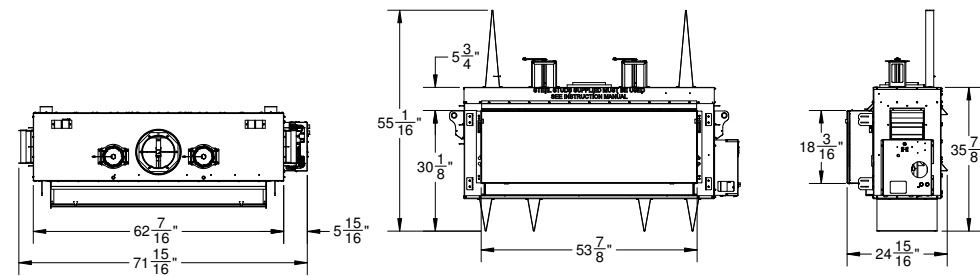

TC36 See-Through

37 1/2" x 32 3/16"
8.4 sq.feet of viewing area

TC30

31 1/2" x 28 3/16"
6.2 sq.feet of viewing area

WS54

53 5/8" x 17 3/4"
6.6 sq.feet of viewing area

WS54 See-Through

53 5/8" x 17 3/4"
6.6 sq.feet of viewing area