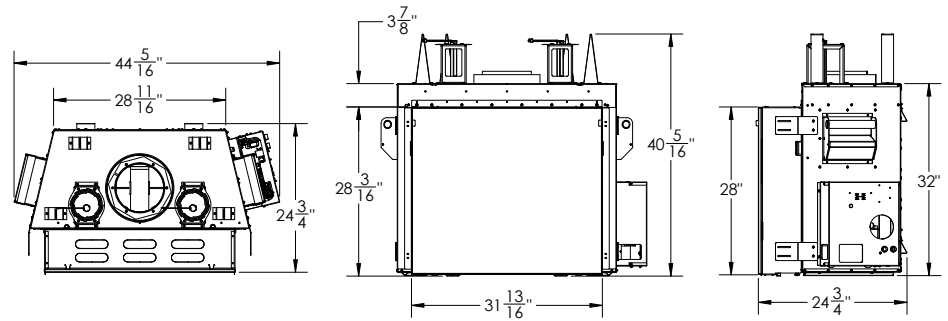

TC30

31 1/2" x 28 3/16"
6.2 sq.feet of viewing area