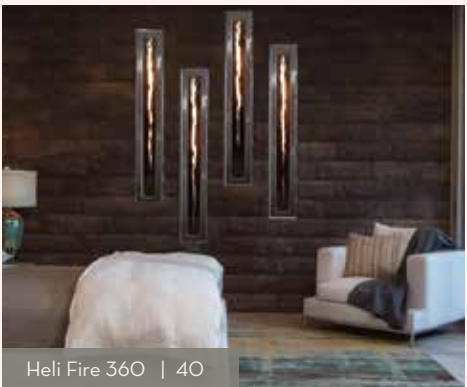

TRADITIONAL

LINEAR

OUTDOOR

FIRE FEATURE

ARCHITECTURAL SERIES

TC42 with Birchwood Burner and
Black Porcelain Firebox Panels

Indoor Fireplaces

let your imagination go