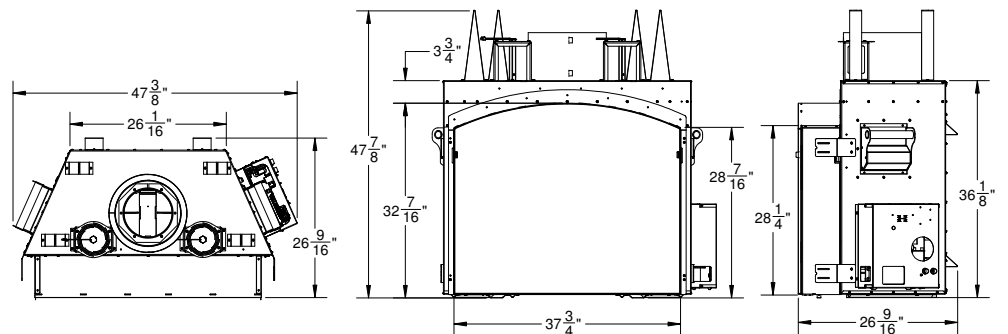

TC54

53 9/16" x 44 1/8"
16.5 sq.feet of viewing area

TC42

43 1/2" x 38 1/8"
11.5 sq.feet of viewing area

TC36

37 1/2" x 32 3/16"
8.4 sq.feet of viewing area

TC36 Arch

37 1/2" x 32 3/16"
8.4 sq.feet of viewing area