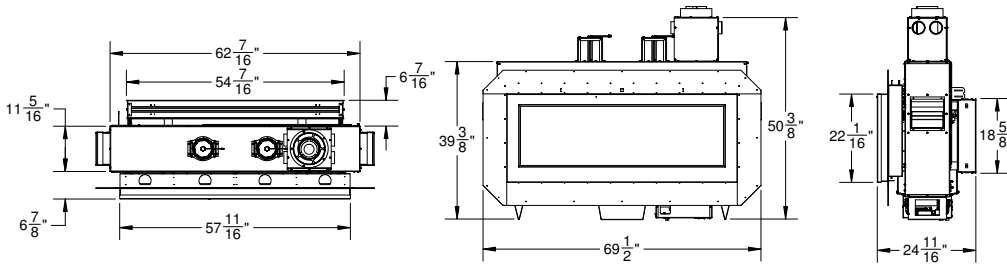

11.5 sq. feet of viewing area

TC36 Outdoor

37 1/2" x 32 3/16"

8.4 sq. feet of viewing area

For reference only. Consult manual before installation.

WS54 Indoor-Outdoor See-Thru

53 5/8" x 17 3/4"
6.6 sq.feet of viewing area