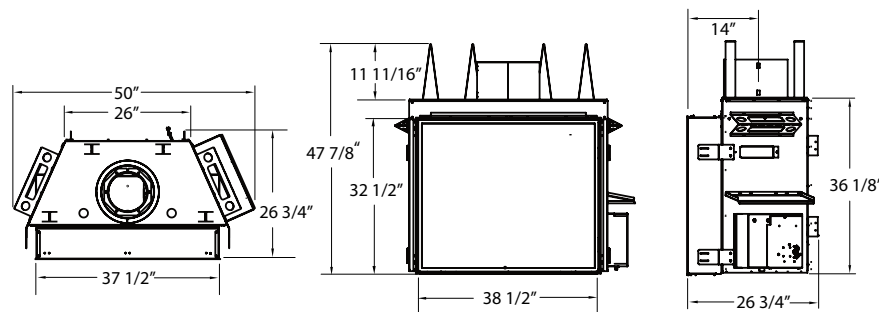

TC36 Outdoor

37 1/2" x 32 3/16"

8.4 sq. feet of viewing area