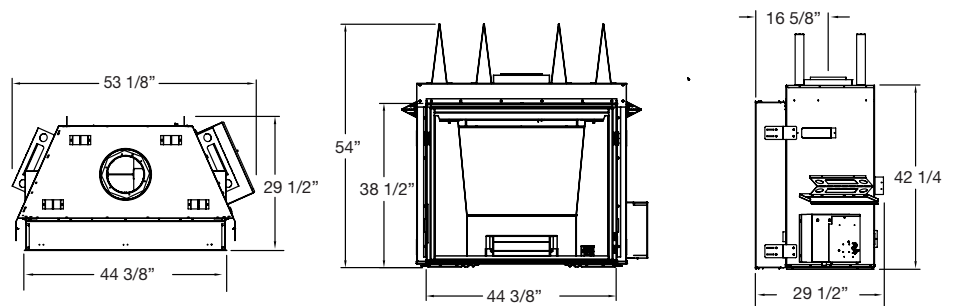

TC42 Outdoor

43 1/2" x 38 1/8"

11.5 sq. feet of viewing area